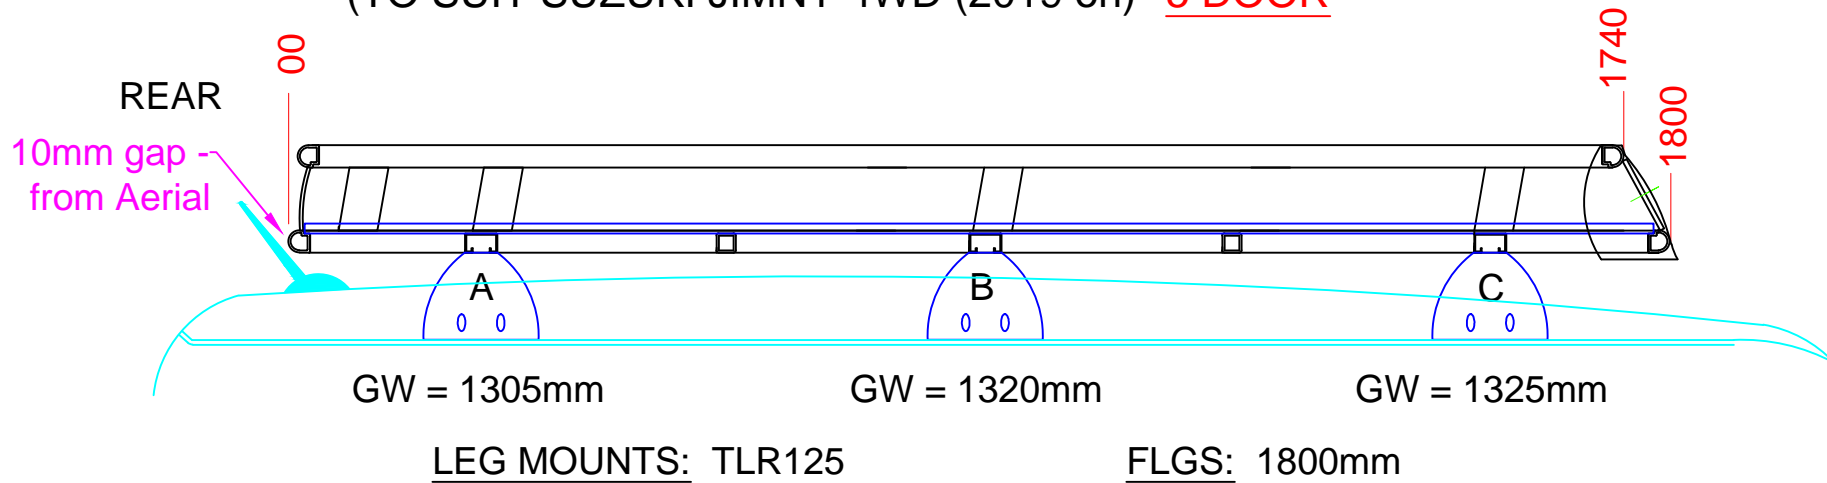

TLRAL18 TRACKLANDER AL 18 1800L x 1255W

(TO SUIT SUZUKI JIMNY 4WD (2019 on) 5 DOOR)

TLRAL18FT TRACKLANDER AL18 FLAT TOP 1800L x 1270W