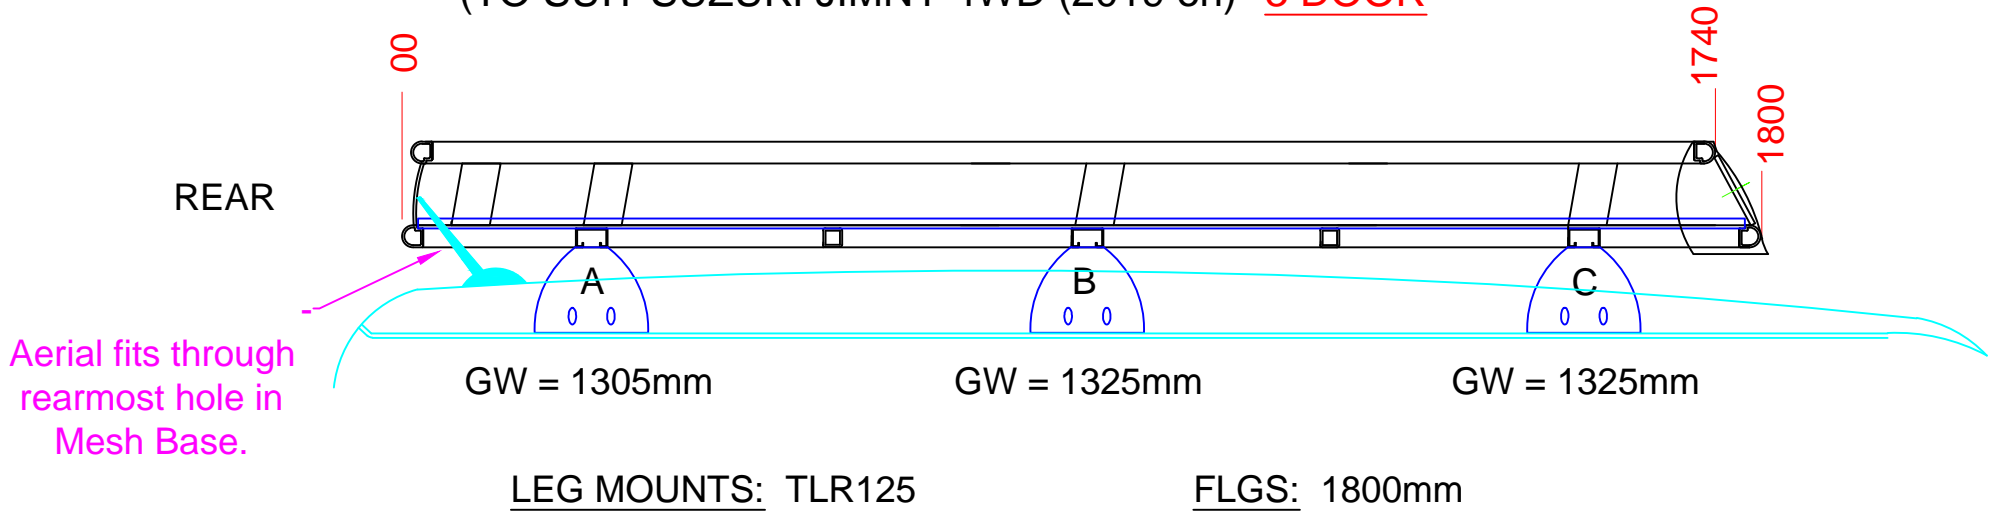

# TLRAL18 TRACKLANDER AL 18 1800L x 1255W

(TO SUIT SUZUKI JIMNY 4WD (2019 on) 3 DOOR)

# TLRAL18FT TRACKLANDER AL18 FLAT TOP 1800L x 1270W